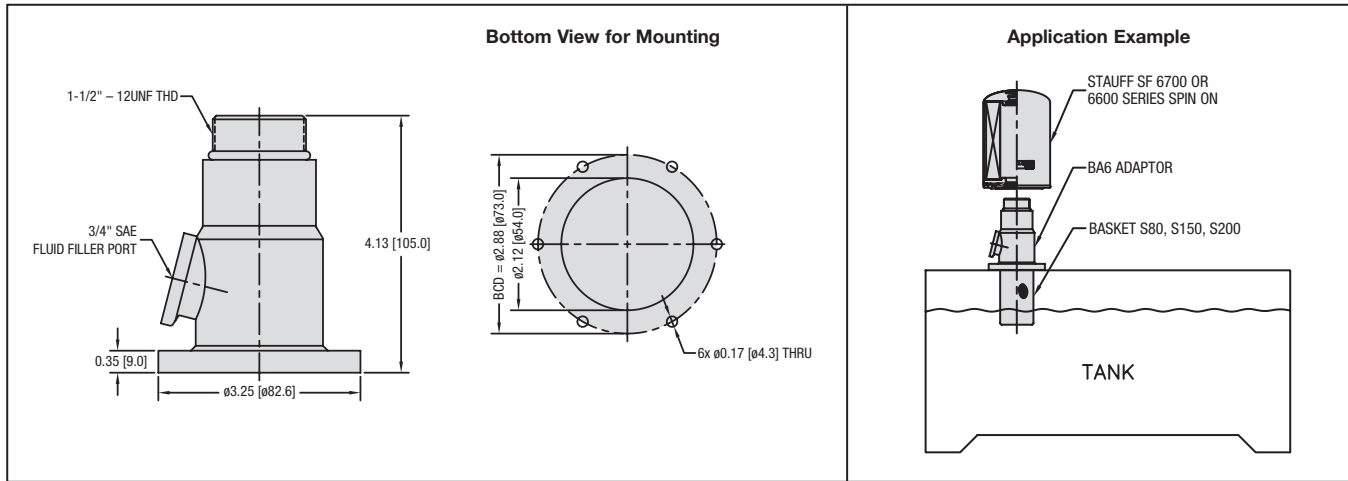

## Specifications

- Material: Cast Aluminum
- 3/4" SAE O-Ring Fluid Filler Port
- Supplied with O-Ring, Gasket and Mounting Hardware
- For Use with Stauff SF6600 and SF6700 Series Spin-On Filters
- Can Be Used with Stauff Filler Breather Wire Baskets S80, S150, S200 Steel-mesh Baskets and S-095-P-F Plastic Basket

## Dimensions

Dimensions in mm (inch)

<b>PART NUMBER</b>
BA-6